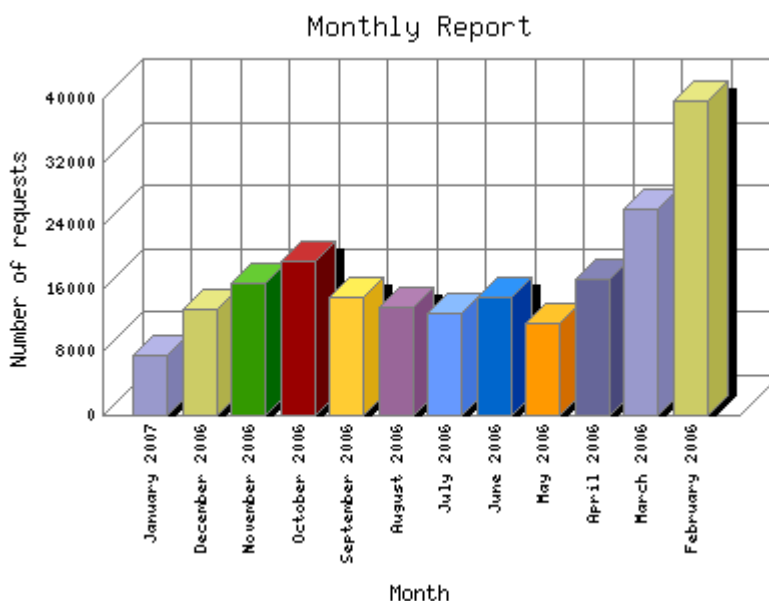

Web Site Report For time4hemp.com

Monthly Report

The Monthly Report identifies activity for each month in the report time frame. Remember that each page hit can result in several server requests as the images for each page are loaded.

Note: Depending on the report time frame, the first and last months may not represent a complete month's worth of data, resulting in lower hits.

	Month	Number of requests	Number of page requests
1.	February 2006	39,687	6,534
2.	March 2006	25,950	5,380
3.	April 2006	17,257	3,926
4.	May 2006	11,595	2,958
5.	June 2006	14,960	3,797
6.	July 2006	12,950	2,979
7.	August 2006	13,751	2,888
8.	September 2006	14,995	3,117

9.	October 2006	19,448	3,941
10.	November 2006	16,653	3,535
11.	December 2006	13,440	3,336
12.	January 2007	7,499	2,031

Most active month February 2006 : 6,534 pages sent.

Monthly average: 3417.07692307692 pages sent. 140.342 TB bytes served. **16014.2307692308 requests handled.**

This report was generated on January 24, 2007 05:54.
Report time frame February 5, 2006 22:05 to January 23, 2007 23:50.

Web statistics report produced by:

[analog 5.1](#)

[Report Magic for Analog 2.10](#)